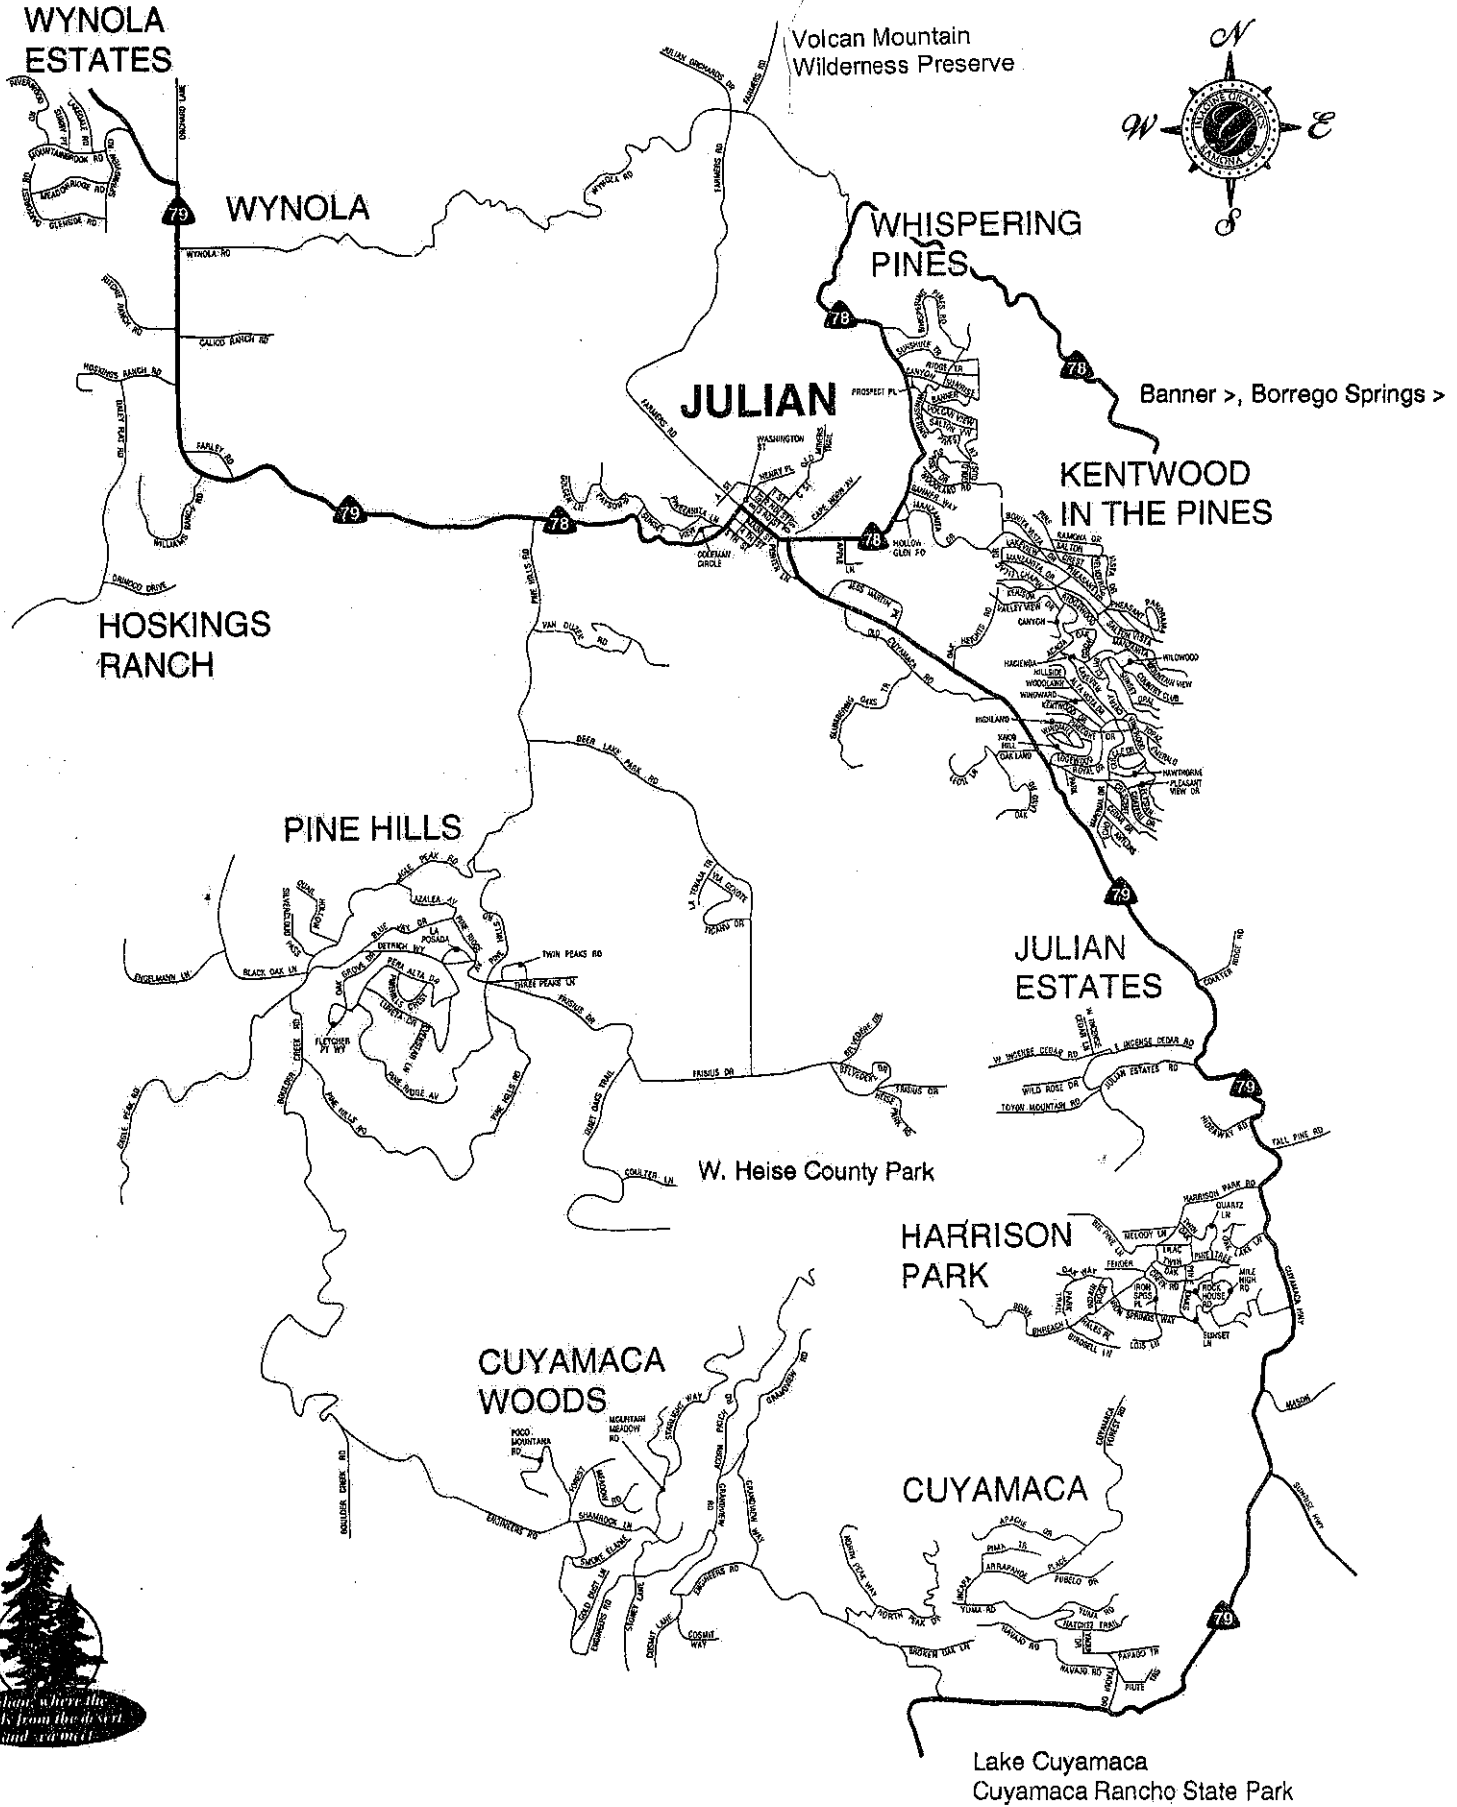

THIS MAP IS PROVIDED AS A COURTESY BY THE
Julian Chamber of Commerce

< Santa Ysabel, < Ramona,
 < San Diego

1. Witch Creek School
2. Julian Pioneer Museum
3. Cemetery
4. Taylor / Bailey Residence
5. J. C. Silvers Store
6. Jacoby Store
7. Town Hall
8. A. Levi & Co. / Joseph Marks Mercantile
9. Joseph Marks Residence
10. Swycaffer Saloon / Daley Butcher Shop
11. F. A. Deluca General Store
12. Wilcox / F. L. Blanc General Store
13. Robinson Hotel
14. A. P. Frary Jr. Residence
15. Thomas Daley - Rental

16. F. A. Deluca - Residence
17. F. L. Blanc - Rental
18. F. L. - Residence
19. F. L. Blank - Rental
20. Baptist Church Parsonage
21. Julian Elementary School
22. Thomas Strick Jr. - Residence
23. Cuyamaca Union High School
24. County Jail
25. George Washington Mine
26. Eagle / High Peak Mine
27. Clarence King Residence
28. Unidentified Residence
29. F. L. Blanc warehouses
30. Villa De Valor - Hildreth House

JULIAN TOWN SITE MAP