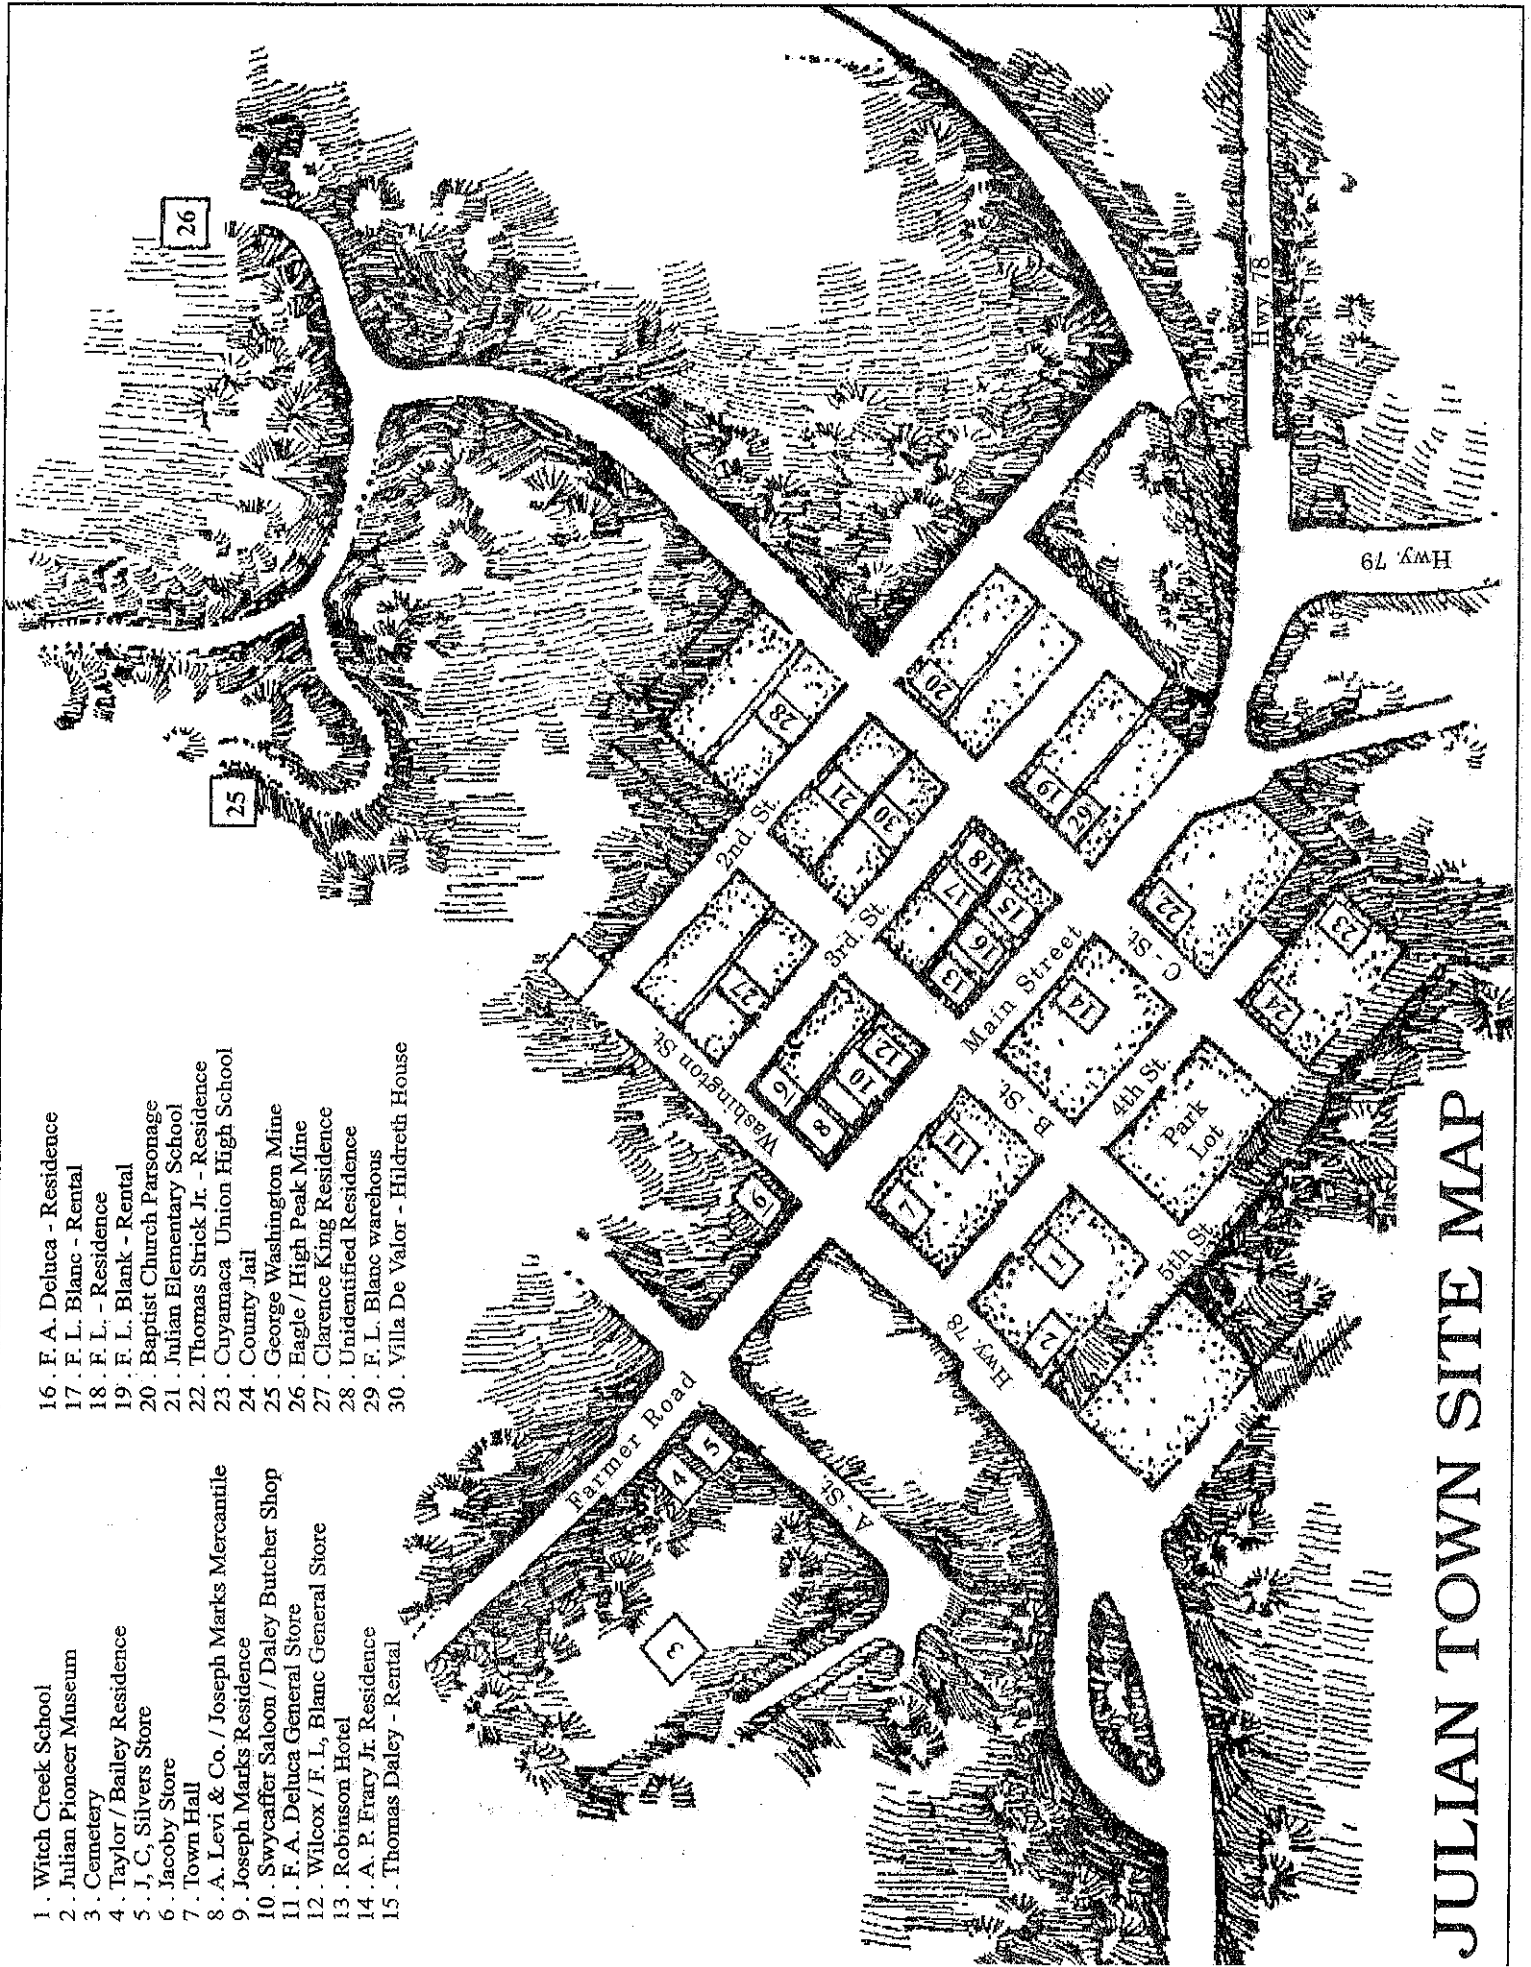

THIS MAP IS PROVIDED AS A COURTESY BY THE
Julian Chamber of Commerce

< Santa Ysabel, < Ramona,
 < San Diego

1. Witch Creek School
2. Julian Pioneer Museum
3. Cemetery
4. Taylor / Bailey Residence
5. J. C. Silvers Store
6. Jacoby Store
7. Town Hall
8. A. Levi & Co. / Joseph Marks Mercantile
9. Joseph Marks Residence
10. Swycaffer Saloon / Daley Butcher Shop
11. F. A. Deluca General Store
12. Wilcox / F. L. Blanc General Store
13. Robinson Hotel
14. A. P. Frary Jr. Residence
15. Thomas Daley - Rental

16. F. A. Deluca - Residence
17. F. L. Blanc - Rental
18. F. L. - Residence
19. F. L. Blank - Rental
20. Baptist Church Parsonage
21. Julian Elementary School
22. Thomas Strick Jr. - Residence
23. Cuyamaca Union High School
24. County Jail
25. George Washington Mine
26. Eagle / High Peak Mine
27. Clarence King Residence
28. Unidentified Residence
29. F. L. Blanc warehouses
30. Villa De Valor - Hildreth House

JULIAN TOWN SITE MAP